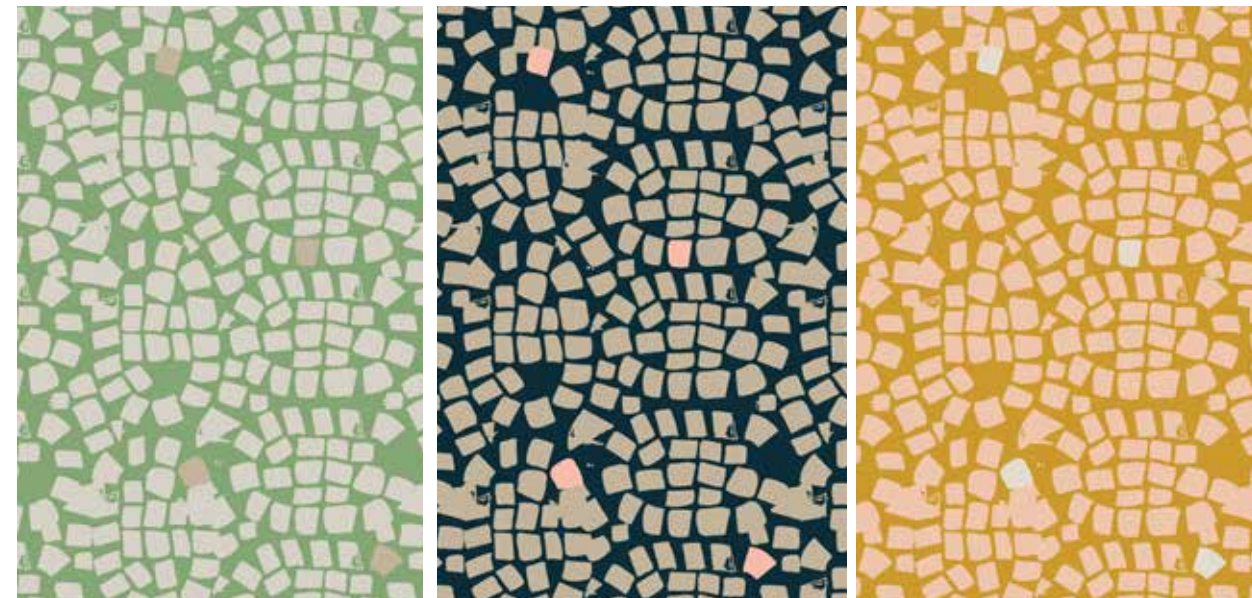

Colourways: Green / Navy

SPECIFICATIONS

REPEAT:	GREEN: V:16cm H:10cm / NAVY: V:9cm H:13cm
COMPOSITION:	100% COTTON or 100% LINEN
WIDTH:	146cm COTTON or 175cm LINEN
MASS:	COTTON: 265 GSM /RUBS: 35 000 LINEN: 245 GSM /RUBS: 25 000
USES:	UPHOLSTERY, CURTAINING, SOFT FURNISHING WALLPAPER
CARE:	COLD HANDWASH, GENTLE DETERGENT, LINE DRY
ORDER:	MINIMUM TOTAL ORDER OF 3m

Pebble

Colourways: Green / Navy / Yellow

SPECIFICATIONS

REPEAT:	V:27cm H:27cm
COMPOSITION:	100% COTTON or 100% LINEN
WIDTH:	146cm COTTON or 175cm LINEN
MASS:	COTTON: 265 GSM /RUBS: 35 000 LINEN: 245 GSM /RUBS: 25 000
USES:	UPHOLSTERY, CURTAINING, SOFT FURNISHING WALLPAPER
CARE:	COLD HANDWASH, GENTLE DETERGENT, LINE DRY
ORDER:	MINIMUM TOTAL ORDER OF 3m

Fern

Colourways: Navy / Beige / Green

SPECIFICATIONS

REPEAT:	V:25cm H:30cm
COMPOSITION:	100% COTTON or 100% LINEN
WIDTH:	146cm COTTON or 175cm LINEN
MASS:	COTTON: 265 GSM /RUBS: 35 000 LINEN: 245 GSM /RUBS: 25 000
USES:	UPHOLSTERY, CURTAINING, SOFT FURNISHING WALLPAPER
CARE:	COLD HANDWASH, GENTLE DETERGENT, LINE DRY
ORDER:	MINIMUM TOTAL ORDER OF 3m

T A B U L A R A S A

COLLECTION

TEXTILES AND WALLPAPER

*All fabrics are made to order. All designs are also available as wallpaper.
Please allow between 5-15 working days for delivery. Minimum total order of 3m.*