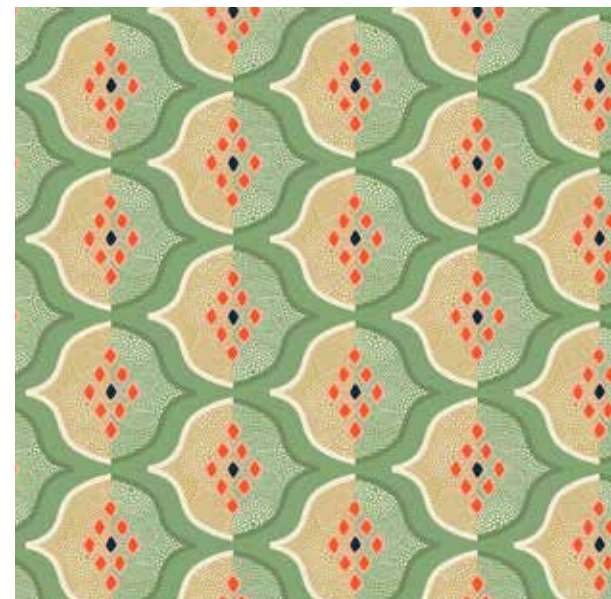

Colourways: Green / Navy

SPECIFICATIONS

REPEAT:	GREEN: V:16cm H:10cm / NAVY: V:9cm H:13cm
COMPOSITION:	100% COTTON or 100% LINEN
WIDTH:	146cm COTTON or 175cm LINEN
MASS:	COTTON: 265 GSM /RUBS: 35 000 LINEN: 245 GSM /RUBS: 25 000
USES:	UPHOLSTERY, CURTAINING, SOFT FURNISHING WALLPAPER
CARE:	COLD HANDWASH, GENTLE DETERGENT, LINE DRY
ORDER:	MINIMUM TOTAL ORDER OF 3m

Pebble

Colourways: Green / Navy / Yellow

SPECIFICATIONS

REPEAT:	V:27cm H:27cm
COMPOSITION:	100% COTTON or 100% LINEN
WIDTH:	146cm COTTON or 175cm LINEN
MASS:	COTTON: 265 GSM /RUBS: 35 000 LINEN: 245 GSM /RUBS: 25 000
USES:	UPHOLSTERY, CURTAINING, SOFT FURNISHING WALLPAPER
CARE:	COLD HANDWASH, GENTLE DETERGENT, LINE DRY
ORDER:	MINIMUM TOTAL ORDER OF 3m

Fern

Colourways: Navy / Beige / Green

SPECIFICATIONS

REPEAT:	V:25cm H:30cm
COMPOSITION:	100% COTTON or 100% LINEN
WIDTH:	146cm COTTON or 175cm LINEN
MASS:	COTTON: 265 GSM /RUBS: 35 000 LINEN: 245 GSM /RUBS: 25 000
USES:	UPHOLSTERY, CURTAINING, SOFT FURNISHING WALLPAPER
CARE:	COLD HANDWASH, GENTLE DETERGENT, LINE DRY
ORDER:	MINIMUM TOTAL ORDER OF 3m